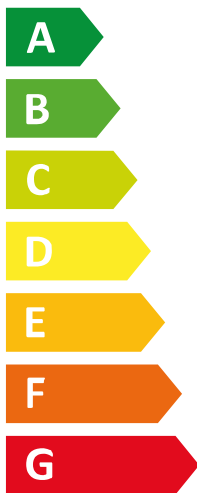

ЕНЕРГО ЕФЕКТИВНІСТЬ

Vaillant

VWF 118/4

A⁺⁺

A

Two icons representing sound power level. The top icon shows a speaker inside a house with the value 46 дБ. The bottom icon shows a speaker outside a house with the value 0 дБ.