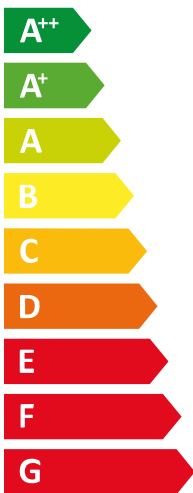

ЕНЕРГО ЕФЕКТИВНІСТЬ

Vaillant

VWF 118/4

A⁺⁺

A

Two icons representing sound power level. The top icon shows a speaker inside a house with the value 46 дБ. The bottom icon shows a speaker outside a house with the value 0 дБ.